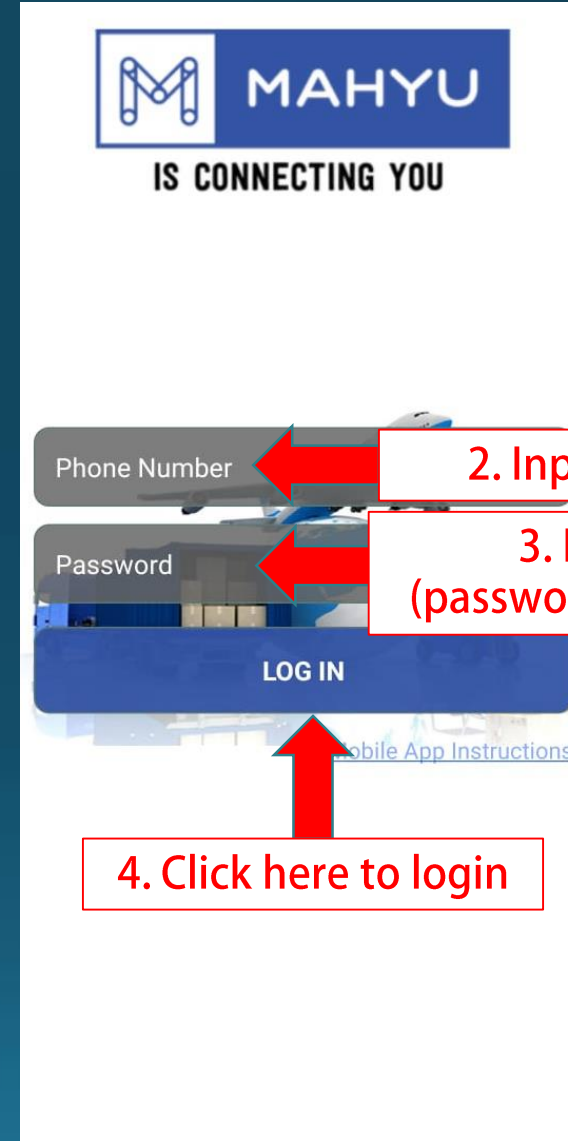

Transporter – Driver Mobile Application Single Task

Driver Mobile Single Task

Driver application

Driver - Current task

5. To open side menu

6. Click to get current task

7. Click to the task to start

Note: to view item detail, click List of Items

Driver - Pick up item

Driver – Deliver item

13:35

← fragment_report_delivery ⋮

Consignee Information

P-Test

103, Vermilyea Avenue, Inwood,
Manhattan Community Board 12,
Manhattan, New York, 10034, Amerika
Serikat