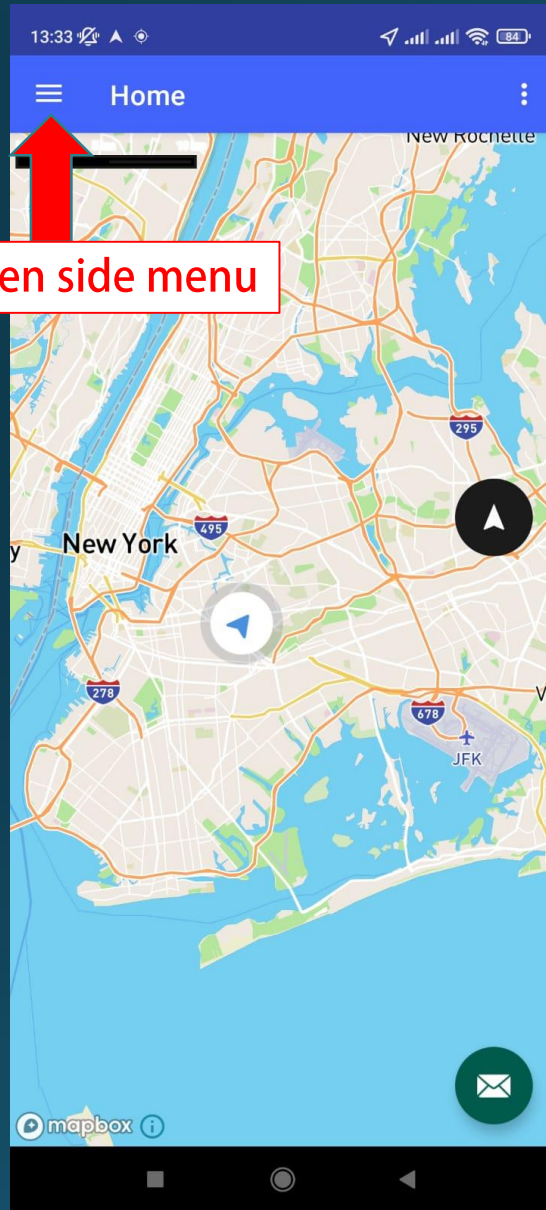

Transporter – Driver Mobile Application Single Task

Driver Mobile Single Task

Driver application

Driver - Current task

5. To open side menu

6. Click to get current task

7. Click to the task to start

Note: to view item detail, click List of Items

Driver - Pick up item

Driver – Deliver item

13:35

← fragment_report_delivery ⋮

Consignee Information

P-Test

103, Vermilyea Avenue, Inwood,
Manhattan Community Board 12,
Manhattan, New York, 10034, Amerika
Serikat