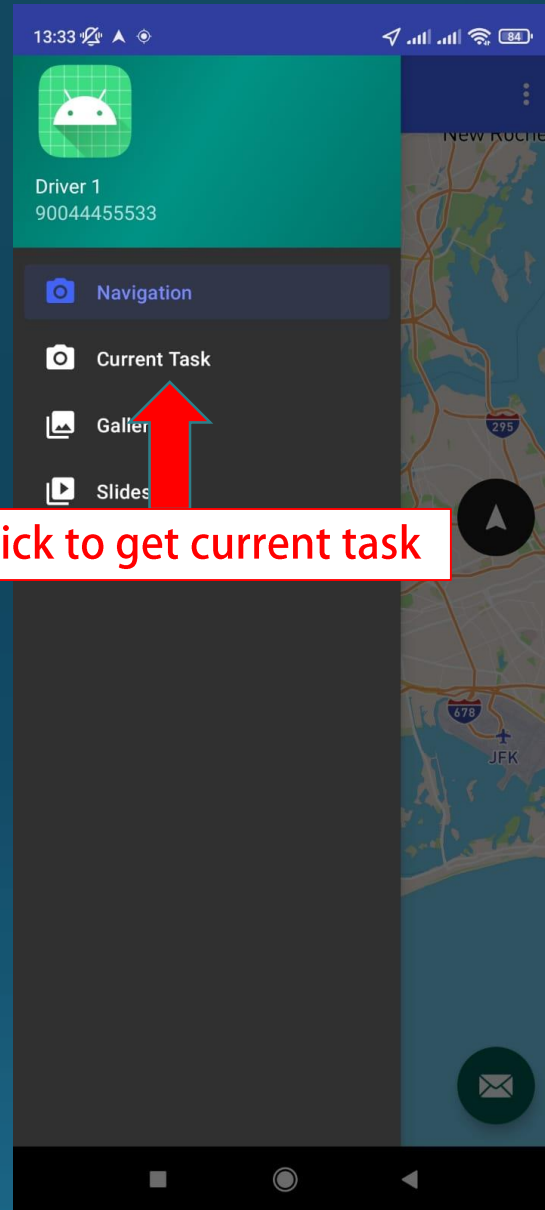

Transporter – Driver Mobile Application Single Task

Driver Mobile Single Task

Driver application

Driver - Current task

5. To open side menu

6. Click to get current task

7. Click to the task to start

Note: to view item detail, click List of Items

Driver - Pick up item

Driver – Deliver item

13:35

← fragment_report_delivery ⋮

Consignee Information

P-Test

103, Vermilyea Avenue, Inwood,
Manhattan Community Board 12,
Manhattan, New York, 10034, Amerika
Serikat