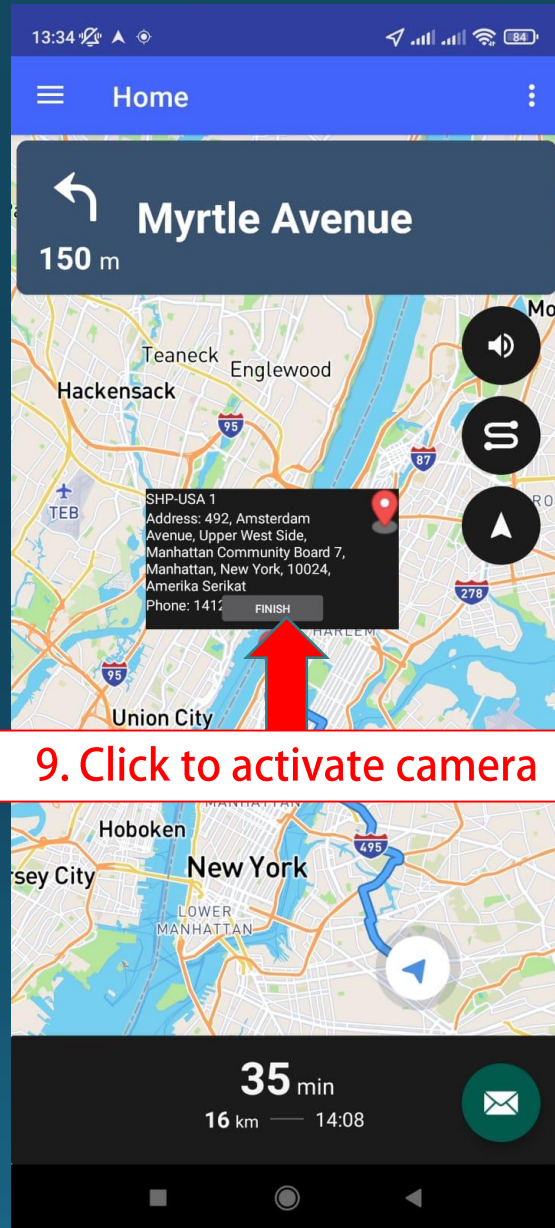

Transporter – Driver Mobile Application Single Task

Driver Mobile Single Task

Driver application

Driver - Current task

5. To open side menu

6. Click to get current task

7. Click to the task to start

Note: to view item detail, click List of Items

Driver - Pick up item

Driver – Deliver item

13:35

← fragment_report_delivery ⋮

Consignee Information

P-Test

103, Vermilyea Avenue, Inwood,
Manhattan Community Board 12,
Manhattan, New York, 10034, Amerika
Serikat