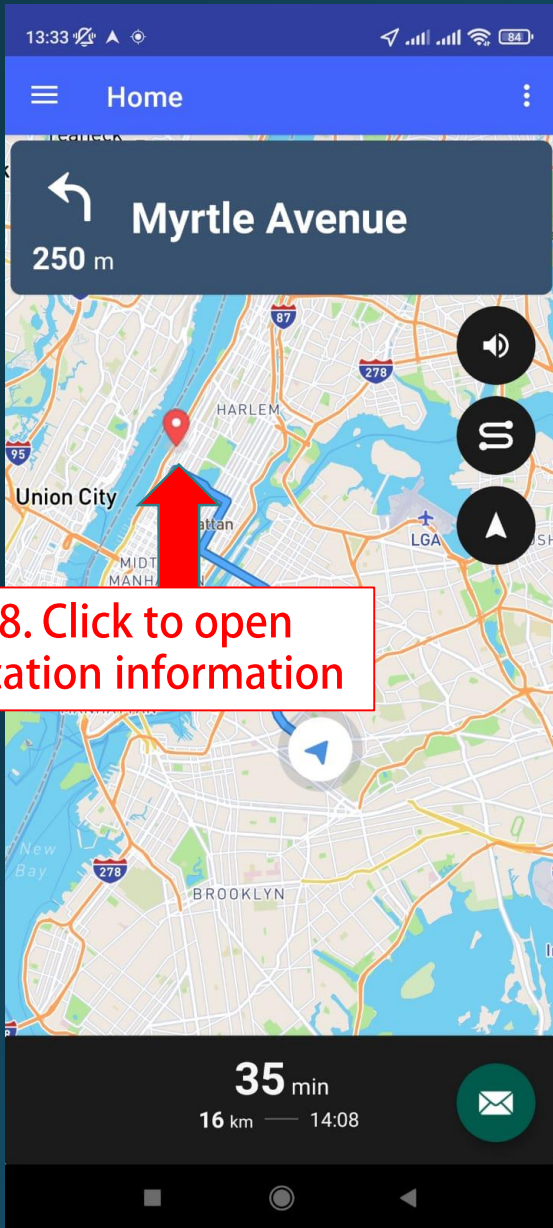

Transporter – Driver Mobile Application Single Task

Driver Mobile Single Task

Driver application

Driver - Current task

5. To open side menu

6. Click to get current task

7. Click to the task to start

Note: to view item detail, click List of Items

Driver - Pick up item

Driver – Deliver item

13:35

← fragment_report_delivery ⋮

Consignee Information

P-Test

103, Vermilyea Avenue, Inwood,
Manhattan Community Board 12,
Manhattan, New York, 10034, Amerika
Serikat