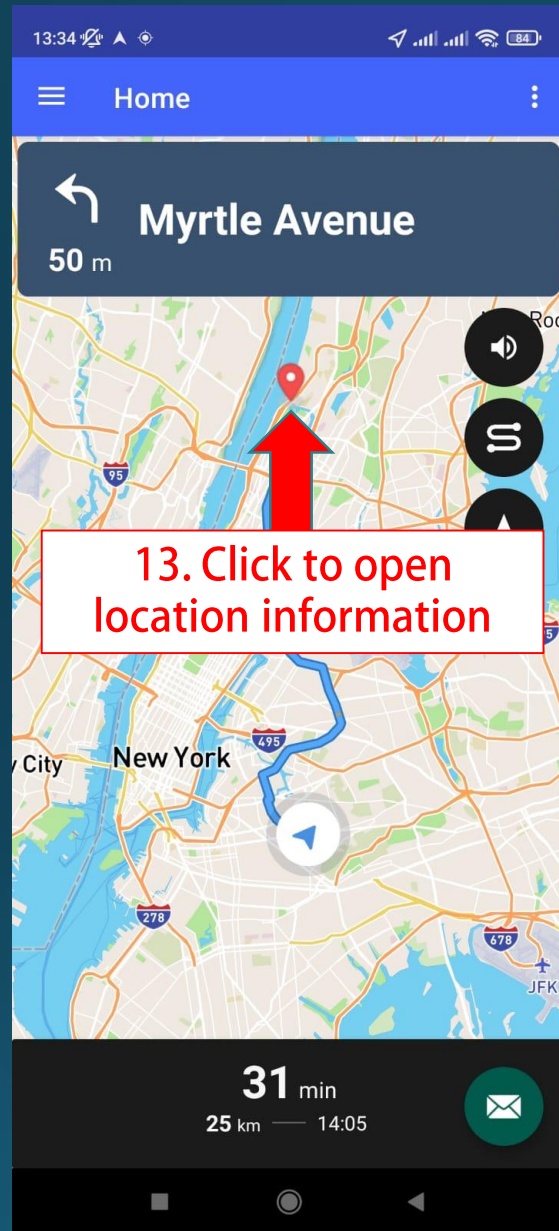

Transporter – Driver Mobile Application Single Task

Driver Mobile Single Task

Driver application

Driver - Current task

5. To open side menu

6. Click to get current task

7. Click to the task to start

Note: to view item detail, click List of Items

Driver - Pick up item

Driver – Deliver item

13:35

← fragment_report_delivery ⋮

Consignee Information

P-Test

103, Vermilyea Avenue, Inwood,
Manhattan Community Board 12,
Manhattan, New York, 10034, Amerika
Serikat