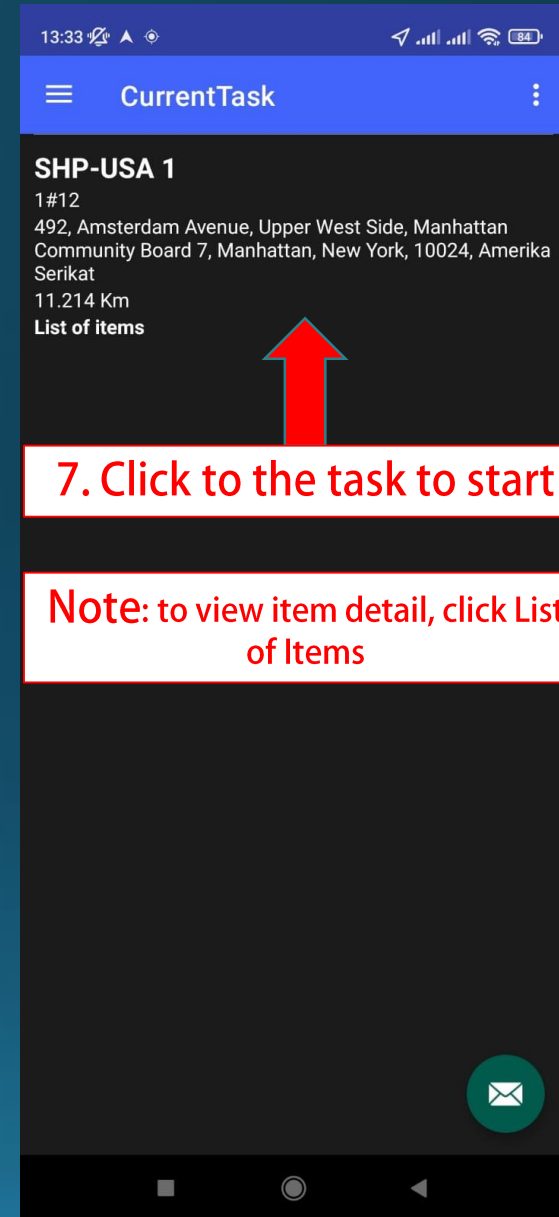

Transporter – Driver Mobile Application Single Task

Driver Mobile Single Task

Driver application

Driver - Current task

5. To open side menu

6. Click to get current task

7. Click to the task to start

Note: to view item detail, click List of Items

Driver - Pick up item

Driver – Deliver item

13:35

← fragment_report_delivery ⋮

Consignee Information

P-Test

103, Vermilyea Avenue, Inwood,
Manhattan Community Board 12,
Manhattan, New York, 10034, Amerika
Serikat