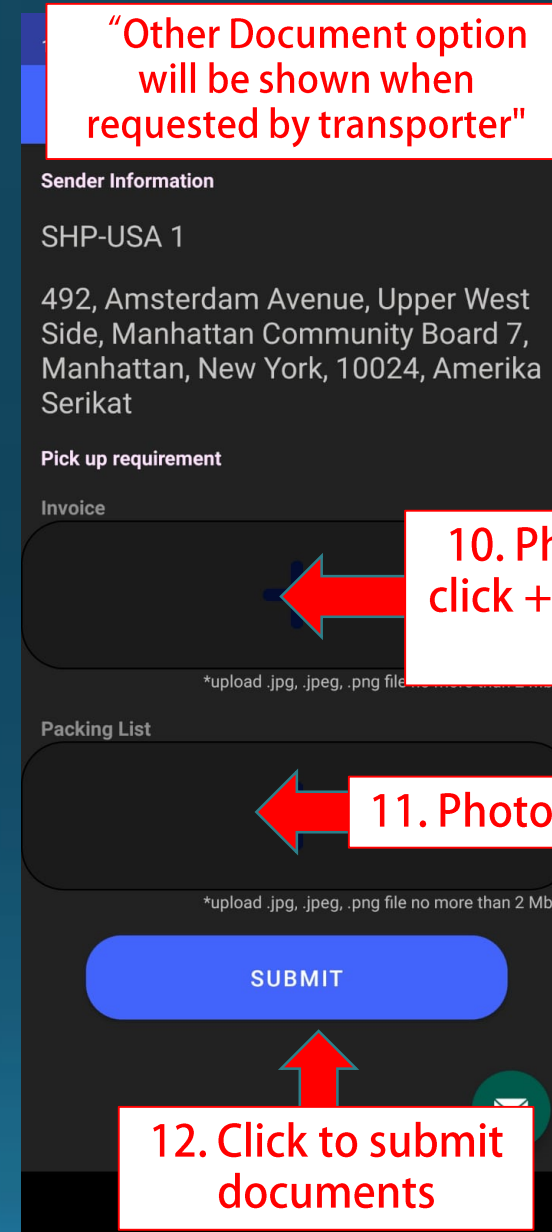

Transporter – Driver Mobile Application Single Task

Driver Mobile Single Task

Driver application

Driver - Current task

5. To open side menu

6. Click to get current task

7. Click to the task to start

Note: to view item detail, click List of Items

Driver - Pick up item

Driver – Deliver item

13:35

← fragment_report_delivery ⋮

Consignee Information

P-Test

103, Vermilyea Avenue, Inwood,
Manhattan Community Board 12,
Manhattan, New York, 10034, Amerika
Serikat