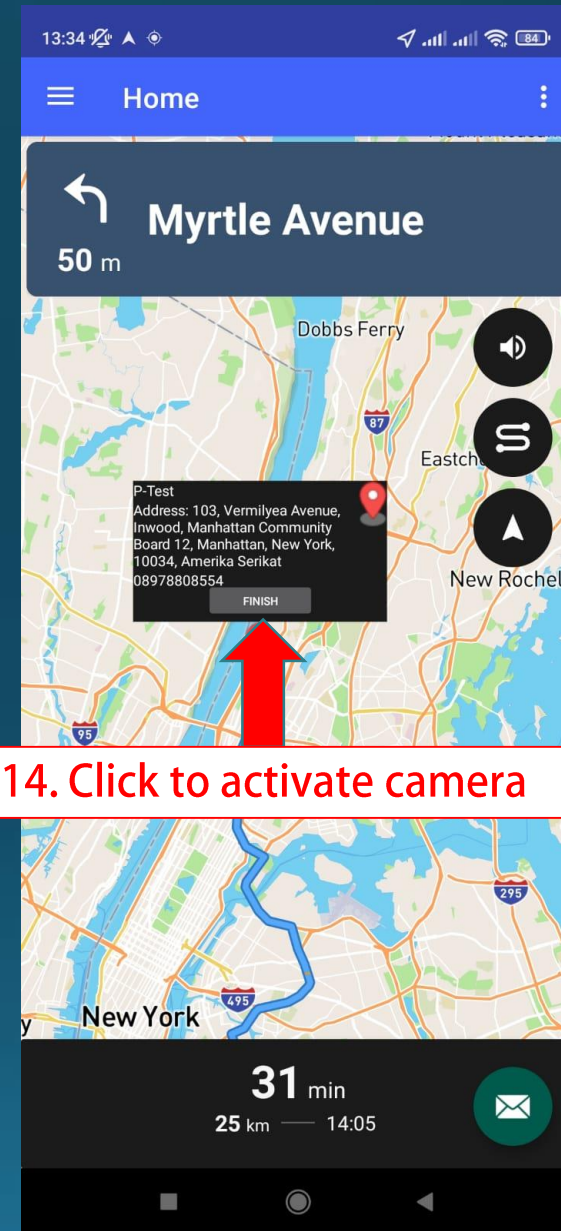

Transporter – Driver Mobile Application Single Task

Driver Mobile Single Task

Driver application

Driver - Current task

5. To open side menu

6. Click to get current task

7. Click to the task to start

Note: to view item detail, click List of Items

Driver - Pick up item

Driver – Deliver item

13:35

← fragment_report_delivery ⋮

Consignee Information

P-Test

103, Vermilyea Avenue, Inwood,
Manhattan Community Board 12,
Manhattan, New York, 10034, Amerika
Serikat