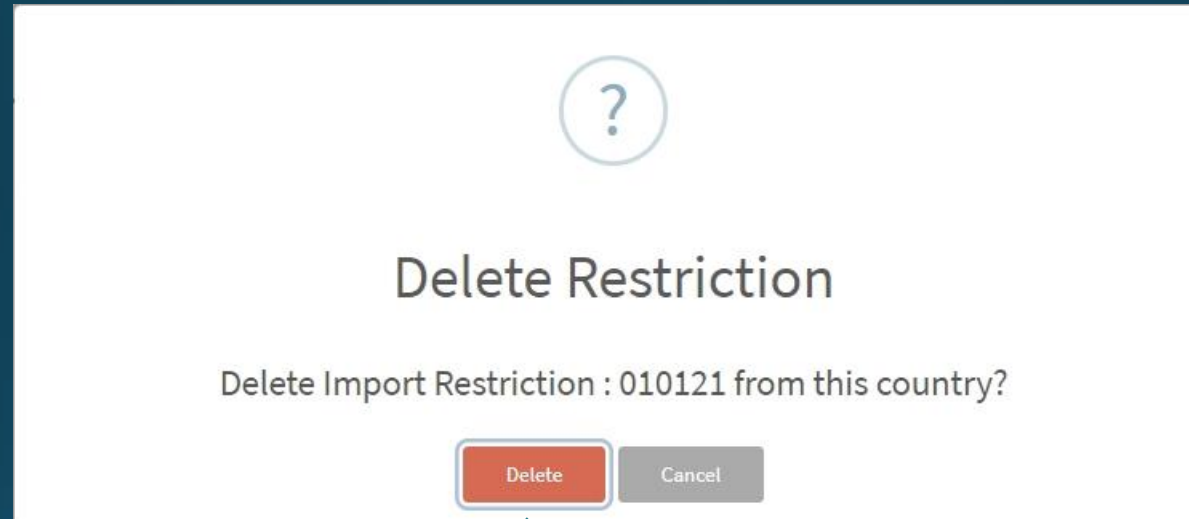

(Admin) Country Import HS Code

3. Click to Delete